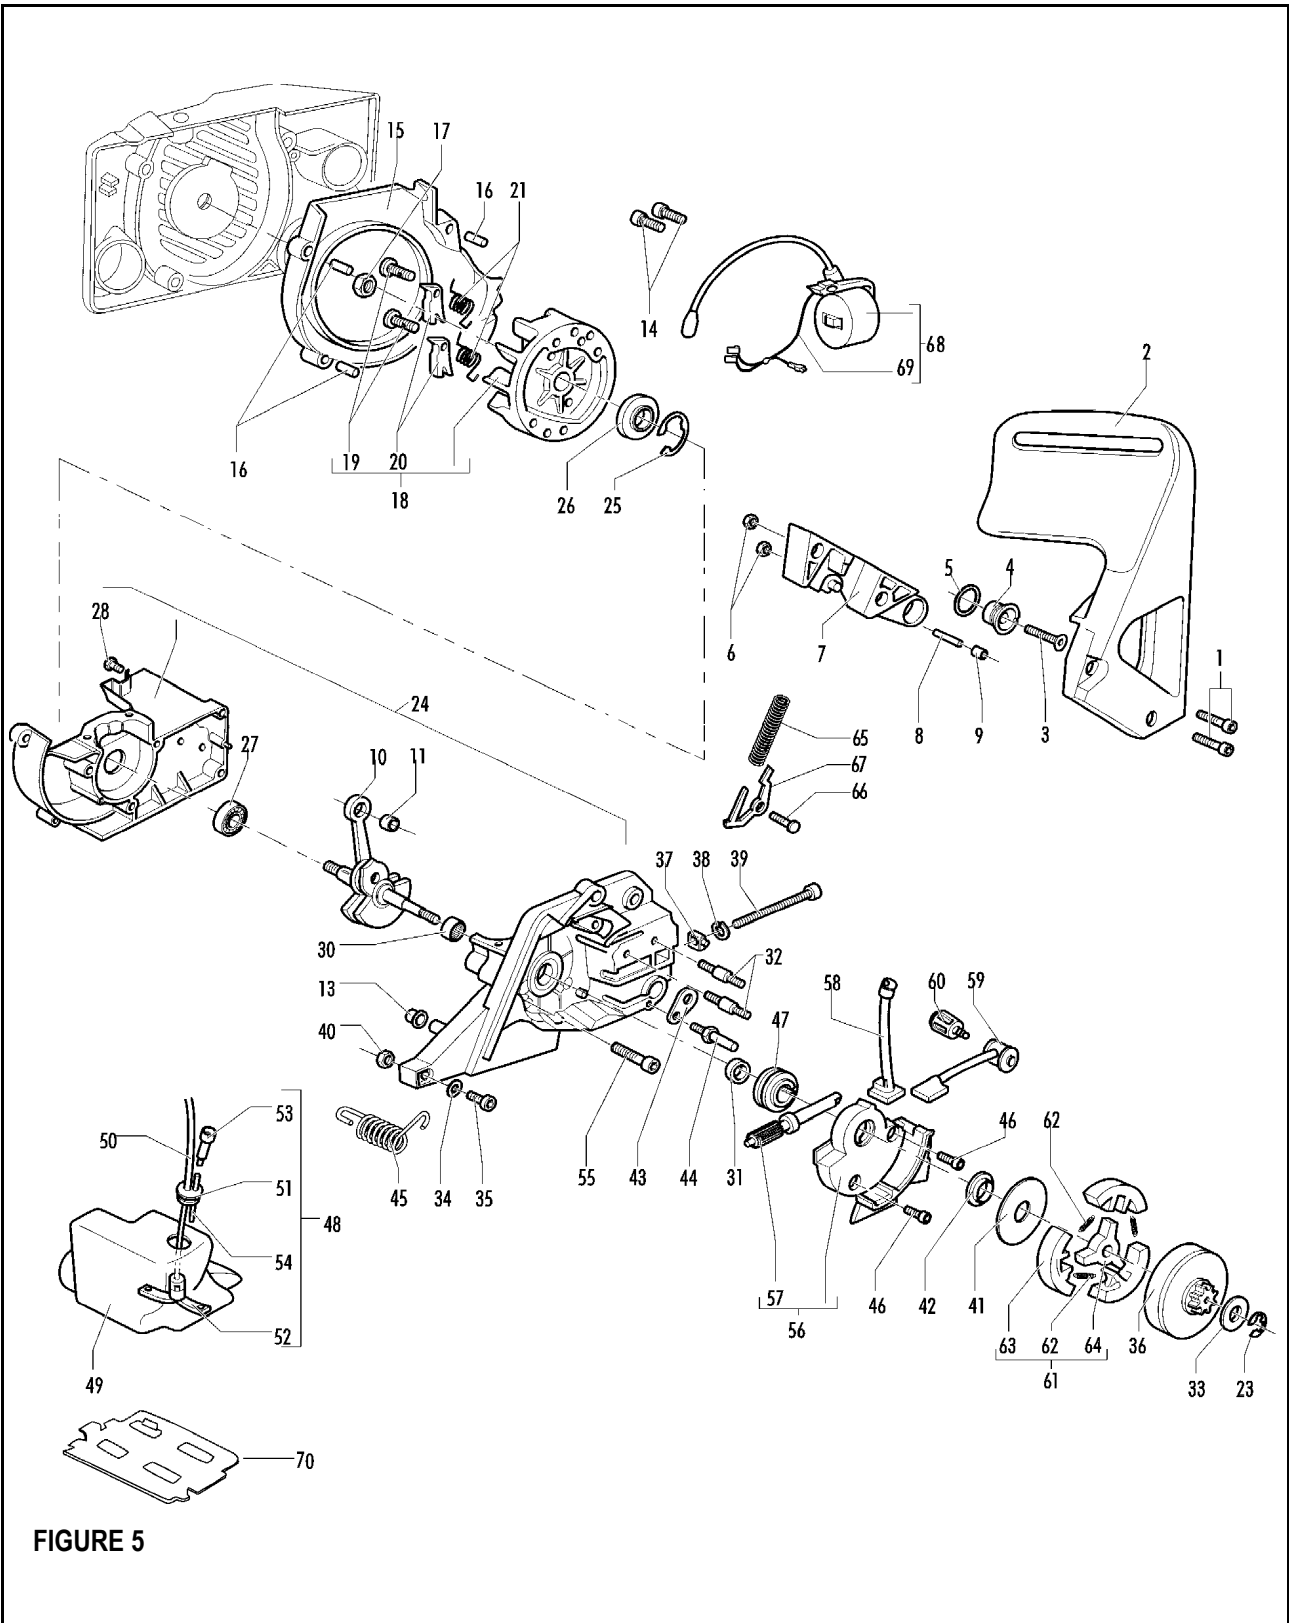

FIGURE 5

Item	P/N McC	P/N ELX	Qty	DESCRIPTION
------	---------	---------	-----	-------------

Item	P/N McC	P/N ELX	Qty	DESCRIPTION
------	---------	---------	-----	-------------

FIGURE 5

1	235806	538235806	2	screw M5x20	46	235802	538235802	2	screw M5x14
C 2	241907	538241907	1	brake lever	C 47	241882	538241882	1	oil pump screw
3	241905	538241905	1	screw M6x25	48	240920	538240920	1	fuel tank assy
4	241904	538241904	1	sleeve	49 •	240300	538240300	1	fuel tank
5	241906	538241906	1	washer D.10X15X1	B 50 •	240868	538240868	1	fuel hose
6	235642	538235642	2	nut M5	C 51 •	235675	538235675	1	fuel tank grommet
7	241902	538241902	1	brake housing	A 52 •	240452	538240452	1	fuel pick up
8	242017	538242017	1	band pivot	C 53 •	227582	538227582	1	vent filter
9	241903	538241903	1	brake needle	54 •	229716	538229716	1	breather pipe oil tank
10	241871	538241871	1	crankshaft assy 40cc	55	236997	538236997	4	M5x30 screw
	241873	538241873	1	crankshaft assy 46cc	B 56	241883	538241883	1	oil pump assy
C 11 •	235742	538235742	1	needle bearing 9X12X14mm (40cc)	C 57 •	241885	538241885	1	oil pump piston kit
	227329	538227329	1	needle bearing 12x15x13mm (46cc)	58 •	241895	538241895	1	pipe joint
13	235672	538235672	1	tank grommet	59 •	241896	538241896	1	oil pump tube
14	235806	538235806	2	screw M5x20	C 60 •	225062	538225062	1	oil filter
15	247290	538247290	1	air conveyor	61	242004	538242004	1	clutch assy
16 •	240358	538240358	3	spacer	B 62 •	240926	538240926	3	spring
17	235218	538235218	1	nut M8	63 •	227359	538227359	3	shoe clutch
18	242621	538242621	1	flywheel	64 •	242005	538242005	1	rotor clutch
B 19 •	235516	538235516	2	pin (starter pawl)	65	235076	538235076	1	brake spring
B 20 •	235517	538235517	2	starter pawl	66 •	235075	538235075	1	latch pivot
B 21 •	235518	538235518	2	starter spring	67 •	94006	538094006	1	brake latch
23	229137	538229137	1	benzing 4mm	C 68	243029	538243029	1	ignition coil assy
24	248496	538248496	1	crankcase kit	C 69 •	243040	538243040	1	wires assy
25 •	235899	538235899	1	seeger ring	70	240867	538240867	1	fuel tank protection
C 26 •	241879	538241879	1	seal 15X32X4/5					
27 •	235900	538235900	1	ball bearing 6002 15/32/9					
28 •	241077	538241077	1	self-threading screw 4X14					
30 •	241253	538241253	1	needle bearing 15X21X12					
C 31 •	228872	538228872	1	seal 13-32-5 (S7)					
B 32 •	241881	538241881	2	bar bolt M8					
33	235287	538235287	1	clutch washer					
34	227259	538227259	1	washer					
35	235806	538235806	1	screw M5x20					
B 36	240266	538240266	1	drum sprocket .325					
B 37	241908	538241908	1	bar adjustment nut					
B 38	235367	538235367	1	benzing 4mm					
B 39	241909	538241909	1	screw					
40	235642	538235642	1	nut M5					
41	241346	538241346	1	washer					
42	242006	538242006	1	clutch spacer					
43	240309	538240309	1	oil cap plate					
C 44	240363	538240363	1	chain catcher					
B 45	240286	538240286	1	spring					